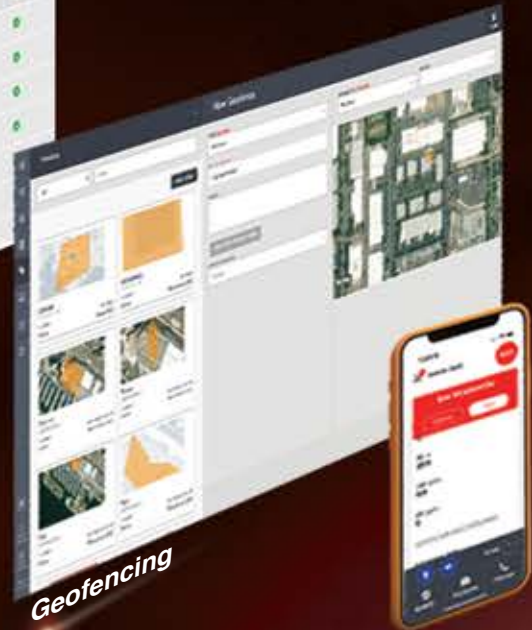

Connected Worker SOLUTION

Alert Details

Instrument Data Management

Geofencing

2 Way Communication

Text

Voice

Video

Push to Talk

Connection Path

6 Alert Types

- Gas Alarms
- Phone SOS
- Panic Alarm From Instrument
- Fall Detection
- Motionless Alert
- Lone Worker Missed Check In

Connect with any GX-3R Pro

Safety Control Center (SCC)

Critical alert highlight

Street or satellite views

Calibration compliance

Critical alert highlight

Evacuate trigger

Welcome Mike Johnson SCC

Logout

DEVICE SUMMARY
3 ACTIVE 26 MIA