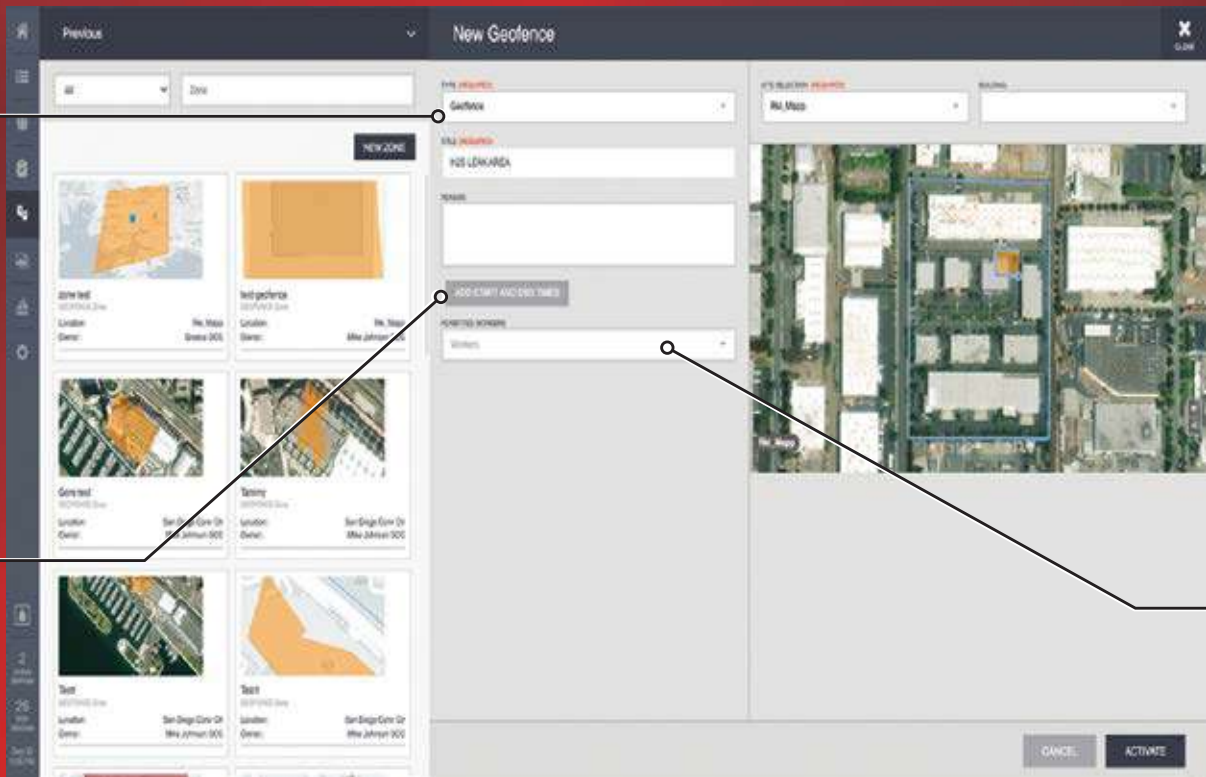

Critical alert highlight

Nearby worker

Safe evacuation zone

Sensor Readings:
O₂: 20.9 %
CO: 0.0 ppm
CO₂: 400 ppm

Critical Alerts

Geographic location of alert

Identify, alert, or contact nearby workers

Customize incident protocols

Video/audio Calls

Field operator information

Live gas readings

Log comments from field operators or SCC

Log of recent events

Instrument Data Management

Serial Number	Connectivity	Device	Calibration Due	Bump Test Due	Device Health
34914-360085	Not Connected	GX3RPro 100%	Nov 23, 2020	Sep 24, 2020	✓
Pro-350-83RN	Not Connected	GX3RPro 80%	Mar 2, 2022	Mar 2, 2022	✓
0092101-93RN	Not Connected	GX3RPro 100%	Apr 12, 2022	Feb 11, 2022	✓
0091501-19RN	Not Connected	GX3RPro 80%	Sep 19, 2022	Jul 21, 2022	✓
10147201-2RN	Not Connected	GX3RPro 100%	Dec 27, 2022	Nov 16, 2022	✓
0067401-30RN	Not Connected	GX3RPro 100%	Dec 27, 2022	Oct 26, 2022	✓
0091501-15RN	Not Connected	GX3RPro 100%	Feb 12, 2023	Dec 14, 2022	✓
0091501-16RN	Not Connected	GX3RPro 100%	Feb 12, 2023	Dec 14, 2022	✓
10147201-8RN	Not Connected	GX3RPro 100%			✓
0002601-2RN	Not Connected	GX3RPro 80%			✓

Easily filter and sort records

Direct message operators

Identify instruments needing service

Geofencing

Zone types: standard, evacuation, blackout, and PPE required

Schedule start/stop times

Target specific permitted workers