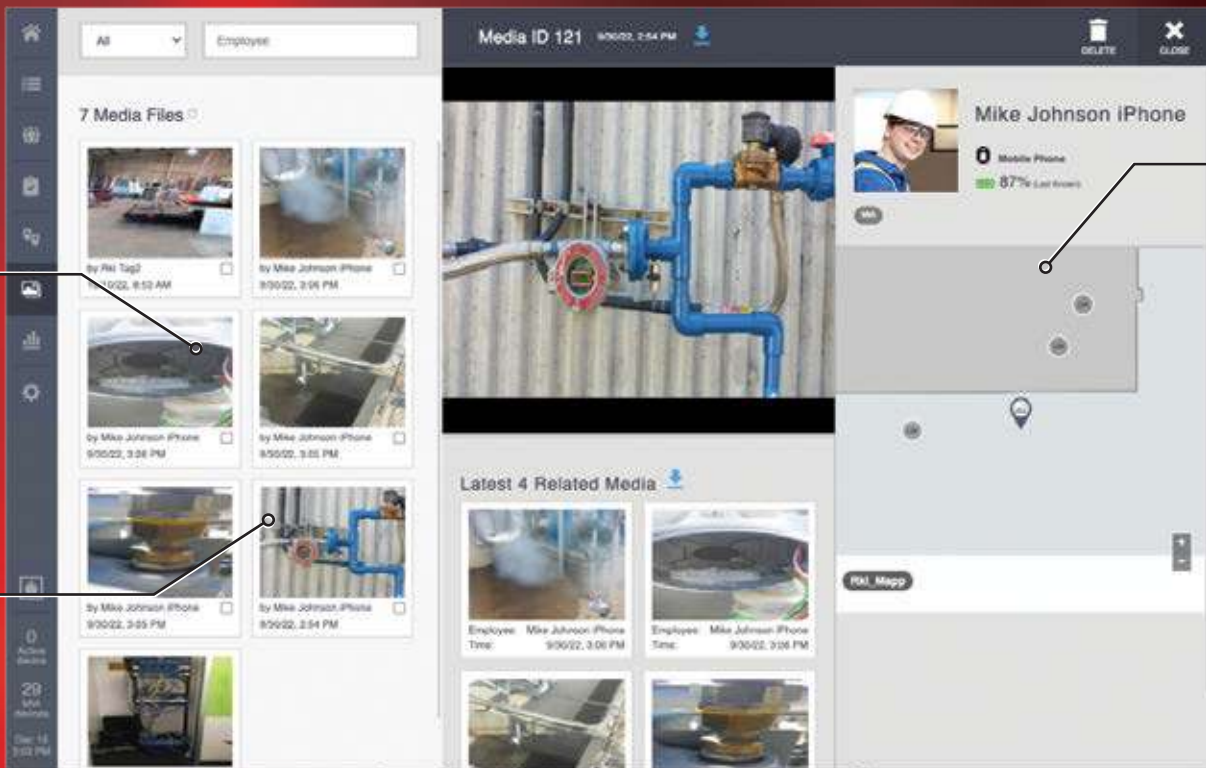

Easily filter and sort records

Direct message operators

Identify instruments needing service

Geofencing

Zone types: standard, evacuation, blackout, and PPE required

Schedule start/stop times

Target specific permitted workers

Image & Video Media Gallery

Operators can upload field images/videos

Before and after work completion

Media saved by operator with location info